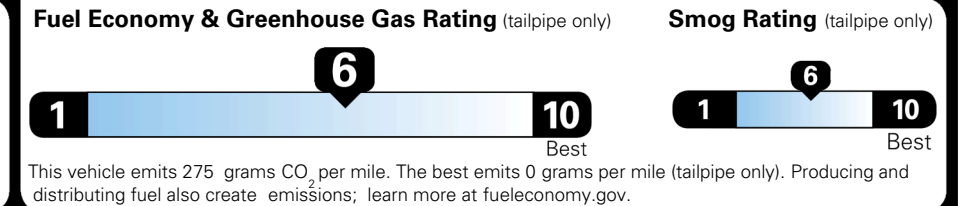

Actual results will vary for many reasons, including driving conditions and how you drive and maintain your vehicle. The average new vehicle gets 29 MPG and costs $8,500 to fuel over 5 years. Cost estimates are based on 15,000 miles per year at $ 3.30 per gallon. MPGe is miles per gasoline gallon equivalent. Vehicle emissions are a significant cause of climate change and smog.

fueleconomy.gov

Calculate personalized estimates and compare vehicles

GOVERNMENT 5-STAR SAFETY RATINGS

Overall Vehicle Score	Not Rated
Based on the combined rating of frontal, side and rollover. Should ONLY be compared to other vehicles of similar size and weight.	
Frontal	Driver
★ ★ ★ ★ ★	★ ★ ★ ★ ★
Crash	Passenger
★ ★ ★ ★ ★	★ ★ ★ ★ ★
Based on the risk of injury in a frontal impact. Should ONLY be compared to other vehicles of similar size and weight.	
Side	Front seat
Crash	Rear seat
★ ★ ★ ★ ★	★ ★ ★ ★ ★
Star ratings based on the risk of injury in a side impact.	
Rollover	★ ★ ★ ★ ★
Star ratings based on the risk of rollover in a single-vehicle crash.	

Star ratings range from 1 to 5 stars (★★★★★) with 5 being the highest.
Source: National Highway Traffic Safety Administration (NHTSA).
www.safercar.gov or 1-888-327-4236

Manufacturer's suggested retail price includes Manufacturer's recommended pre-delivery service. License and title fees, state and local taxes and other dealer installed options and accessories are not included in the manufacturer's suggested retail price.

PARTS CONTENT INFORMATION

FOR VEHICLES IN THIS CAR LINE U.S./CANADIAN PARTS CONTENT: 2 %

MAJOR SOURCES OF FOREIGN PARTS: KOREA: 90%

NOTE: PARTS CONTENT DOES NOT INCLUDE FINAL ASSEMBLY, DISTRIBUTION, OR OTHER NON-PARTS COSTS.

FOR THIS VEHICLE FINAL ASSEMBLY POINT: GWANGMYEONG, KOREA

COUNTRY OF ORIGIN

ENGINE (MOTOR): KOREA

TRANSMISSION: KOREA