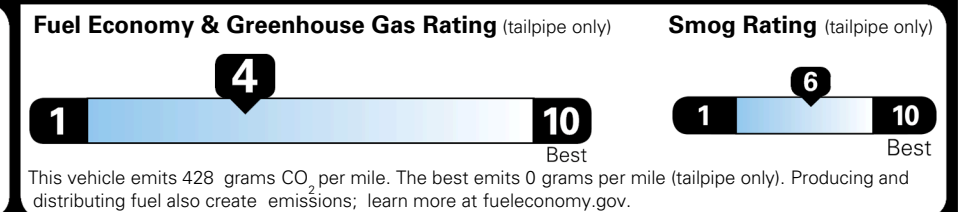

EPA DOT Fuel Economy and Environment

Gasoline Vehicle

You spend \$3,250 more in fuel costs over 5 years compared to the average new vehicle.

Annual fuel cost \$2,350

Actual results will vary for many reasons, including driving conditions and how you drive and maintain your vehicle. The average new vehicle gets 29 MPG and costs \$8,500 to fuel over 5 years. Cost estimates are based on 15,000 miles per year at \$ 3.30 per gallon. MPGe is miles per gasoline gallon equivalent. Vehicle emissions are a significant cause of climate change and smog.