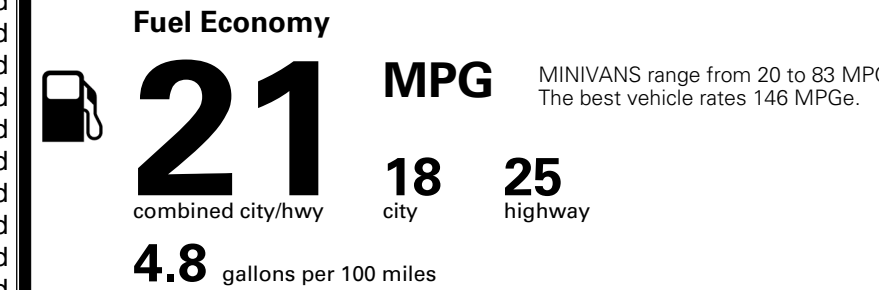

EPA DOT Fuel Economy and Environment

Gasoline Vehicle

You spend \$3,250 more in fuel costs over 5 years compared to the average new vehicle.

Annual fuel cost \$2,350

Actual results will vary for many reasons, including driving conditions and how you drive and maintain your vehicle. The average new vehicle gets 29 MPG and costs \$8,500 to fuel over 5 years. Cost estimates are based on 15,000 miles per year at \$ 3.30 per gallon. MPGe is miles per gasoline gallon equivalent. Vehicle emissions are a significant cause of climate change and smog.