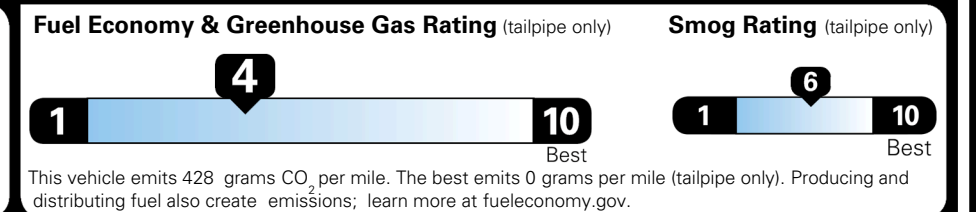

TOTAL MANUFACTURER'S SUGGESTED RETAIL PRICE ▶

\$ 53,815.00

TOTAL ADDITIONAL WEIGHT: 15.9

*Additional terms and conditions apply.
 **Kia Connect may be currently unavailable for some Model Year 2022 and newer vehicles sold or purchased in Massachusetts; please see owners.kia.com for more information.
 NOTE: When you purchase this vehicle, Kia America, Inc. collects personal information you provide to the dealership. For information on our collection and use of personal information and your rights, please see our Privacy Policy on www.kia.com.

EPA DOT Fuel Economy and Environment

Gasoline Vehicle

You spend \$3,250 more in fuel costs over 5 years compared to the average new vehicle.

Annual fuel cost \$2,350

Actual results will vary for many reasons, including driving conditions and how you drive and maintain your vehicle. The average new vehicle gets 29 MPG and costs \$8,500 to fuel over 5 years. Cost estimates are based on 15,000 miles per year at \$ 3.30 per gallon. MPGe is miles per gasoline gallon equivalent. Vehicle emissions are a significant cause of climate change and smog.