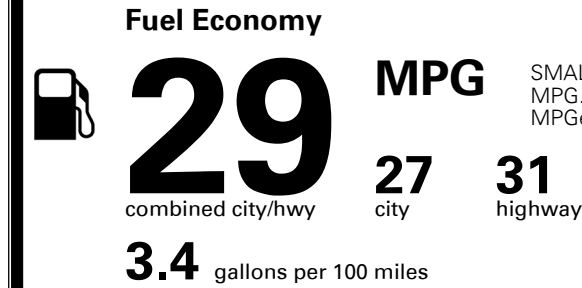

## EPA DOT Fuel Economy and Environment

Gasoline Vehicle

SMALL SUVs range from 14 to 125 MPG. The best vehicle rates 146 MPGe.

**You save \$0**  
 in fuel costs over 5 years compared to the average new vehicle.