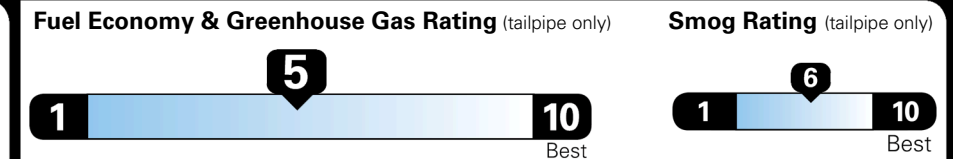

EPA DOT Fuel Economy and Environment

Gasoline Vehicle

Fuel Economy

28 MPG
combined city/hwy

26 MPG
city

30 MPG
highway

3.6 gallons per 100 miles

SMALL SUVs range from 14 to 138 MPG. The best vehicle rates 146 MPGe.

You spend $250 more in fuel costs over 5 years compared to the average new vehicle.

Annual fuel cost $1,650