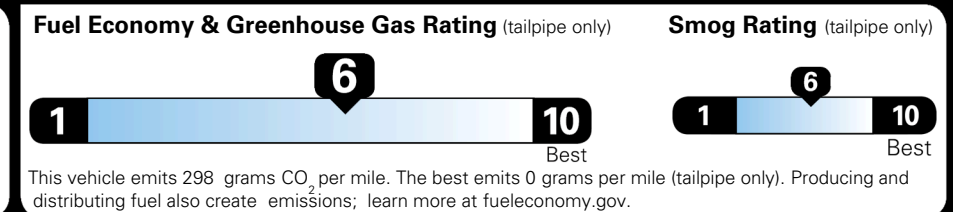

EPA DOT Fuel Economy and Environment

Gasoline Vehicle

Fuel Economy

30 MPG
combined city/hwy

28 MPG
city

33 MPG
highway

3.3 gallons per 100 miles

SMALL SUVs range from 14 to 138 MPG. The best vehicle rates 146 MPGe.

You save $250
in fuel costs over 5 years compared to the average new vehicle.

Annual fuel cost $1,550