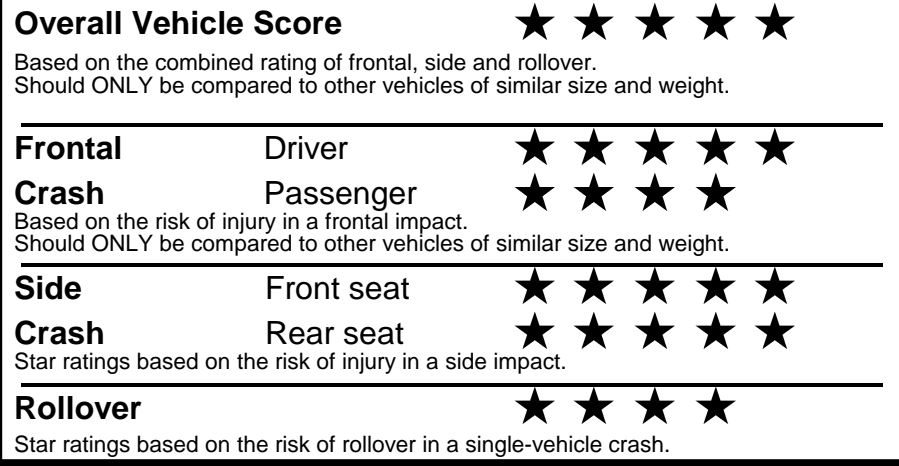

fueleconomy.gov
 Calculate personalized estimates and compare vehicles

Smartphone QR Code

GOVERNMENT 5-STAR SAFETY RATINGS

Star ratings range from 1 to 5 stars (★★★★★) with 5 being the highest.
 Source: National Highway Traffic Safety Administration (NHTSA).
www.safercar.gov or 1-888-327-4236