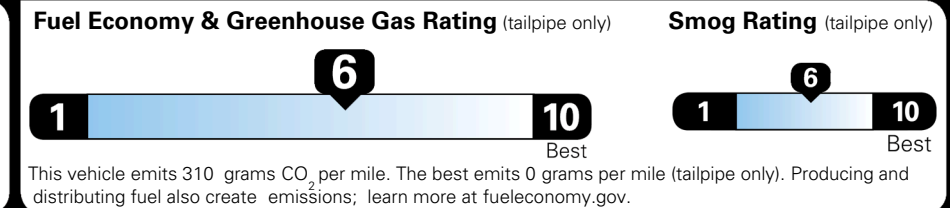

\$495.00
 \$295.00
 \$200.00

\$ 29,480.00

\$ 1,245.00

\$ 30,725.00

EPA DOT Fuel Economy and Environment

Gasoline Vehicle

You save \$0
 in fuel costs over 5 years compared to the average new vehicle.

Annual fuel cost \$1,700