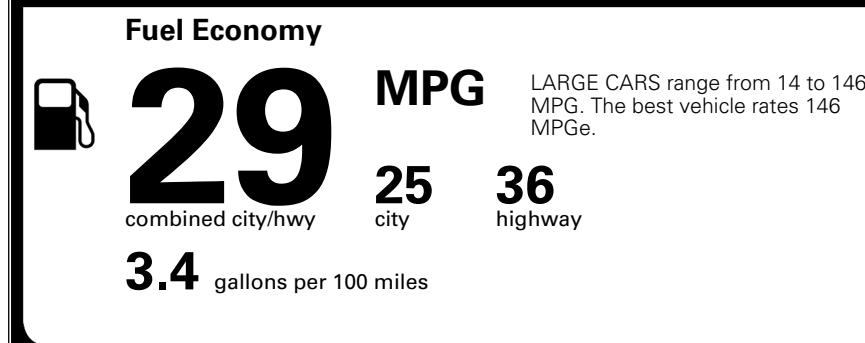

\$495.00
 \$295.00
 \$200.00

\$ 29,480.00

\$ 1,245.00

\$ 30,725.00

EPA DOT Fuel Economy and Environment

Gasoline Vehicle

You save \$0
 in fuel costs over 5 years compared to the average new vehicle.

Annual fuel cost \$1,700