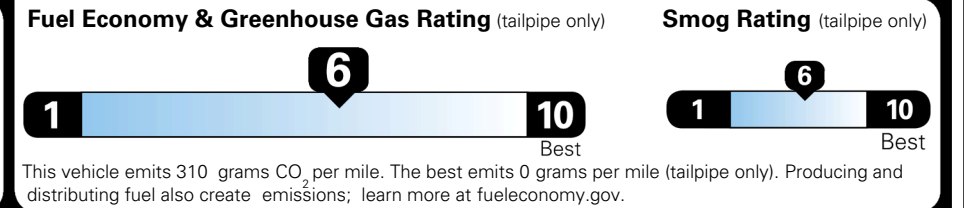

Actual results will vary for many reasons, including driving conditions and how you drive and maintain your vehicle. The average new vehicle gets 29 MPG and costs $8,500 to fuel over 5 years. Cost estimates are based on 15,000 miles per year at $ 3.30 per gallon. MPGe is miles per gasoline gallon equivalent. Vehicle emissions are a significant cause of climate change and smog.

fueleconomy.gov

Calculate personalized estimates and compare vehicles