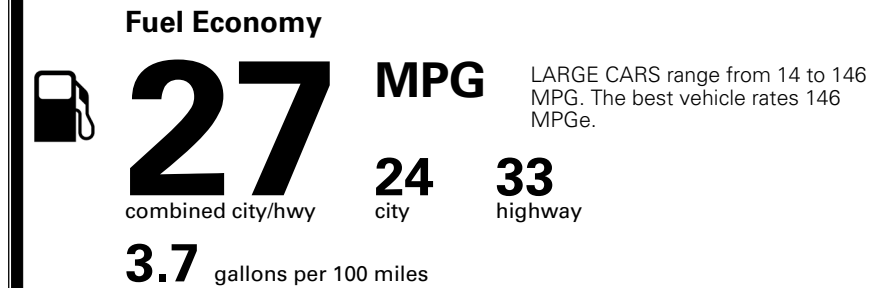

TOTAL MANUFACTURER'S SUGGESTED RETAIL PRICE ▶

\$ 34,725.00

TOTAL ADDITIONAL WEIGHT: 7.3

EPA DOT Fuel Economy and Environment

Gasoline Vehicle

You spend **\$750** more in fuel costs over 5 years compared to the average new vehicle.