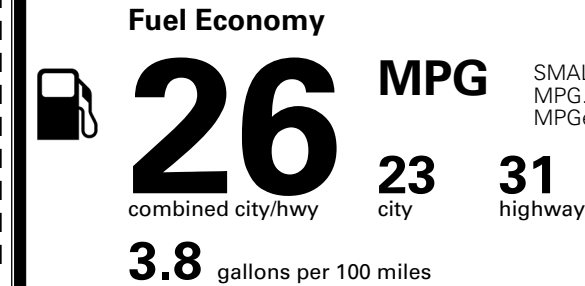

\$ 1,495.00

TOTAL MANUFACTURER'S SUGGESTED RETAIL PRICE ▶

\$ 38,815.00

TOTAL ADDITIONAL WEIGHT: 6.6

EPA DOT Fuel Economy and Environment

Gasoline Vehicle

SMALL SUVs range from 14 to 138 MPG. The best vehicle rates 146 MPGe.

You spend
\$1,000
 more in fuel costs
 over 5 years
 compared to the
 average new vehicle.

Annual fuel cost
\$1,900

Fuel Economy & Greenhouse Gas Rating (tailpipe only) Smog Rating (tailpipe only)

This vehicle emits 339 grams CO₂ per mile. The best emits 0 grams per mile (tailpipe only). Producing and distributing fuel also create emissions; learn more at fueleconomy.gov.