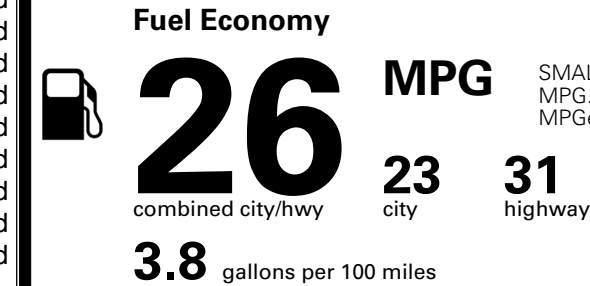

\$ 38,320.00

TOTAL ADDITIONAL WEIGHT: 6.6

*Additional terms and conditions apply.

**Kia Connect may be currently unavailable for some Model Year 2022 and newer vehicles sold or purchased in Massachusetts; please see owners.kia.com for more information.

EPA DOT Fuel Economy and Environment

Gasoline Vehicle

SMALL SUVs range from 14 to 138 MPG. The best vehicle rates 146 MPGe.

You spend \$1,000 more in fuel costs over 5 years compared to the average new vehicle.