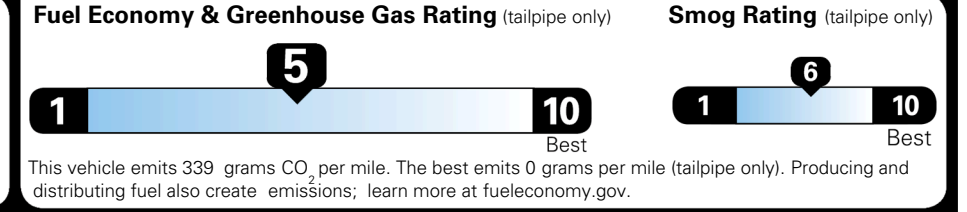

MSRP INCLUDING OPTIONS \$ 36,020.00

INLAND FREIGHT AND HANDLING \$ 1,495.00

TOTAL MANUFACTURER'S SUGGESTED RETAIL PRICE ▶ \$ 37,515.00

TOTAL ADDITIONAL WEIGHT: 6.6

EPA DOT Fuel Economy and Environment

Gasoline Vehicle

SMALL SUVs range from 14 to 125 MPG. The best vehicle rates 146 MPGe.

You spend \$1,000 more in fuel costs over 5 years compared to the average new vehicle.

Annual fuel cost \$1,900

Actual results will vary for many reasons, including driving conditions and how you drive and maintain your vehicle. The average new vehicle gets 29 MPG and costs \$8,500 to fuel over 5 years. Cost estimates are based on 15,000 miles per year at \$ 3.30 per gallon. MPGe is miles per gasoline gallon equivalent. Vehicle emissions are a significant cause of climate change and smog.