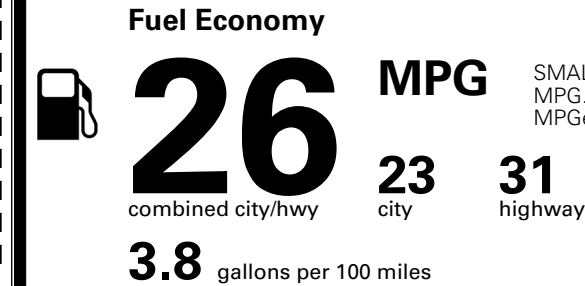

MSRP INCLUDING OPTIONS \$ 36,020.00

INLAND FREIGHT AND HANDLING \$ 1,495.00

TOTAL MANUFACTURER'S SUGGESTED RETAIL PRICE ▶ \$ 37,515.00

TOTAL ADDITIONAL WEIGHT: 6.6

EPA DOT Fuel Economy and Environment

Gasoline Vehicle

SMALL SUVs range from 14 to 125 MPG. The best vehicle rates 146 MPGe.

You spend \$1,000 more in fuel costs over 5 years compared to the average new vehicle.

Annual fuel cost \$1,900

Actual results will vary for many reasons, including driving conditions and how you drive and maintain your vehicle. The average new vehicle gets 29 MPG and costs \$8,500 to fuel over 5 years. Cost estimates are based on 15,000 miles per year at \$ 3.30 per gallon. MPGe is miles per gasoline gallon equivalent. Vehicle emissions are a significant cause of climate change and smog.