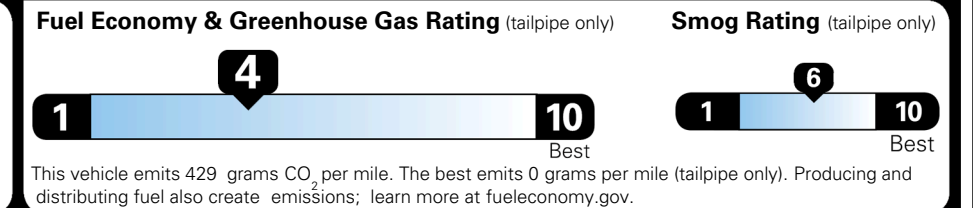

Actual results will vary for many reasons, including driving conditions and how you drive and maintain your vehicle. The average new vehicle gets 29 MPG and costs $8,000 to fuel over 5 years. Cost estimates are based on 15,000 miles per year at $ 3.10 per gallon. MPGe is miles per gasoline gallon equivalent. Vehicle emissions are a significant cause of climate change and smog.

fueleconomy.gov

Calculate personalized estimates and compare vehicles

GOVERNMENT 5-STAR SAFETY RATINGS

Overall Vehicle Score	Not Rated	
Based on the combined rating of frontal, side and rollover. Should ONLY be compared to other vehicles of similar size and weight.		
Frontal	Driver	Not Rated
Crash	Passenger	Not Rated
Based on the risk of injury in a frontal impact. Should ONLY be compared to other vehicles of similar size and weight.		
Side	Front seat	Not Rated
Crash	Rear seat	Not Rated
Star ratings based on the risk of injury in a side impact.		
Rollover	Not Rated	
Star ratings based on the risk of rollover in a single-vehicle crash.		

Star ratings range from 1 to 5 stars (★★★★★) with 5 being the highest.
Source: National Highway Traffic Safety Administration (NHTSA).
www.safercar.gov or 1-888-327-4236

Manufacturer's suggested retail price includes Manufacturer's recommended pre-delivery service. License and title fees, state and local taxes and other dealer installed options and accessories are not included in the manufacturer's suggested retail price.

PARTS CONTENT INFORMATION

FOR VEHICLES IN THIS CAR LINE U.S./CANADIAN PARTS CONTENT: 50 %

MAJOR SOURCES OF FOREIGN PARTS: KOREA: 35%

NOTE: PARTS CONTENT DOES NOT INCLUDE FINAL ASSEMBLY, DISTRIBUTION, OR OTHER NON-PARTS COSTS.

FOR THIS VEHICLE FINAL ASSEMBLY POINT: WEST POINT, GA, USA

COUNTRY OF ORIGIN ENGINE (MOTOR): KOREA
TRANSMISSION: USA