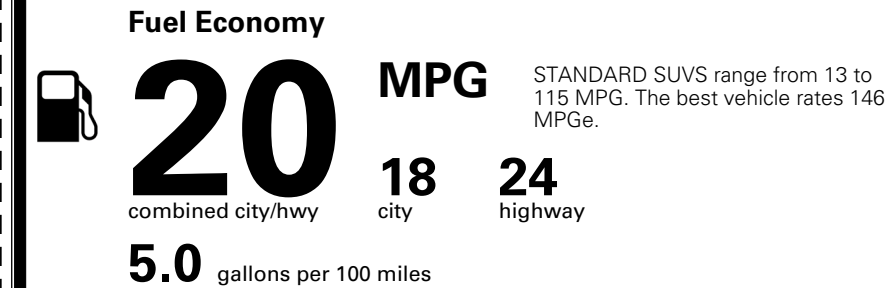

INLAND FREIGHT AND HANDLING \$ 1,545.00

TOTAL MANUFACTURER'S SUGGESTED RETAIL PRICE ▶ \$ 56,805.00

TOTAL ADDITIONAL WEIGHT: 7.2

EPA DOT Fuel Economy and Environment

Gasoline Vehicle

You spend \$3,500 more in fuel costs over 5 years compared to the average new vehicle.