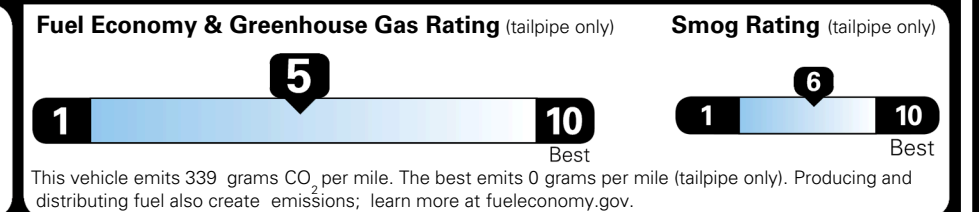

TOTAL ADDITIONAL WEIGHT: 6.6

EPA DOT Fuel Economy and Environment

Gasoline Vehicle

You spend \$1,000 more in fuel costs over 5 years compared to the average new vehicle.

Annual fuel cost \$1,900

Actual results will vary for many reasons, including driving conditions and how you drive and maintain your vehicle. The average new vehicle gets 29 MPG and costs \$8,500 to fuel over 5 years. Cost estimates are based on 15,000 miles per year at \$ 3.30 per gallon. MPGe is miles per gasoline gallon equivalent. Vehicle emissions are a significant cause of climate change and smog.