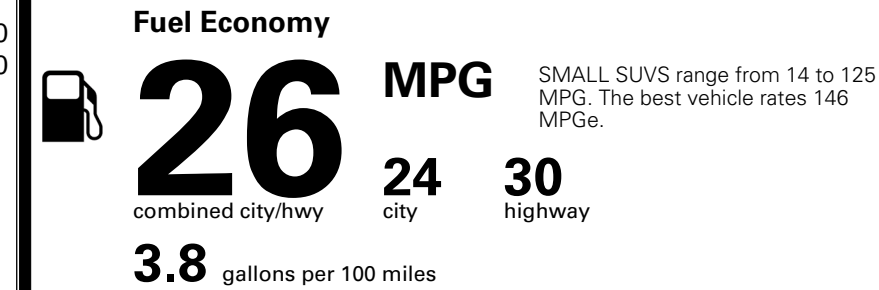

MSRP INCLUDING OPTIONS

\$ 33,785.00

INLAND FREIGHT AND HANDLING

\$ 1,495.00

TOTAL MANUFACTURER'S SUGGESTED RETAIL PRICE ▶

\$ 35,280.00

*Additional terms and conditions apply.
 **Kia Connect may be currently unavailable for some Model Year 2022 and newer vehicles sold or purchased in Massachusetts; please see owners.kia.com for more information.
 NOTE: When you purchase this vehicle, Kia America, Inc. collects personal information you provide to the dealership. For information on our collection and use of personal information and your rights, please see our Privacy Policy on www.kia.com.

TOTAL ADDITIONAL WEIGHT: 6.6

EPA DOT Fuel Economy and Environment

Gasoline Vehicle

You spend \$1,000 more in fuel costs over 5 years compared to the average new vehicle.

Annual fuel cost \$1,900

Actual results will vary for many reasons, including driving conditions and how you drive and maintain your vehicle. The average new vehicle gets 29 MPG and costs \$8,500 to fuel over 5 years. Cost estimates are based on 15,000 miles per year at \$ 3.30 per gallon. MPGe is miles per gasoline gallon equivalent. Vehicle emissions are a significant cause of climate change and smog.