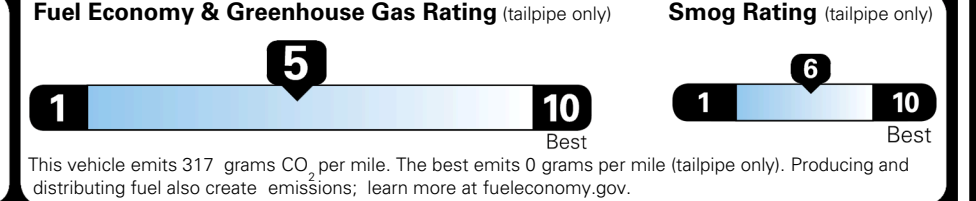

TOTAL ADDITIONAL WEIGHT: 6.6

EPA DOT Fuel Economy and Environment

Gasoline Vehicle

You spend \$250 more in fuel costs over 5 years compared to the average new vehicle.

Annual fuel cost \$1,750

Actual results will vary for many reasons, including driving conditions and how you drive and maintain your vehicle. The average new vehicle gets 29 MPG and costs \$8,500 to fuel over 5 years. Cost estimates are based on 15,000 miles per year at \$ 3.30 per gallon. MPGe is miles per gasoline gallon equivalent. Vehicle emissions are a significant cause of climate change and smog.