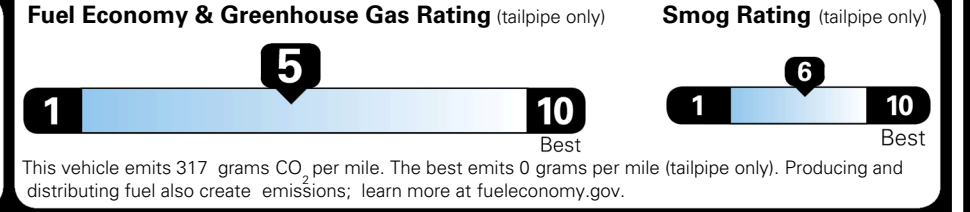

EPA DOT Fuel Economy and Environment

Gasoline Vehicle

You spend \$250 more in fuel costs over 5 years compared to the average new vehicle.

Annual fuel cost \$1,750

Actual results will vary for many reasons, including driving conditions and how you drive and maintain your vehicle. The average new vehicle gets 29 MPG and costs \$8,500 to fuel over 5 years. Cost estimates are based on 15,000 miles per year at \$ 3.30 per gallon. MPGe is miles per gasoline gallon equivalent. Vehicle emissions are a significant cause of climate change and smog.