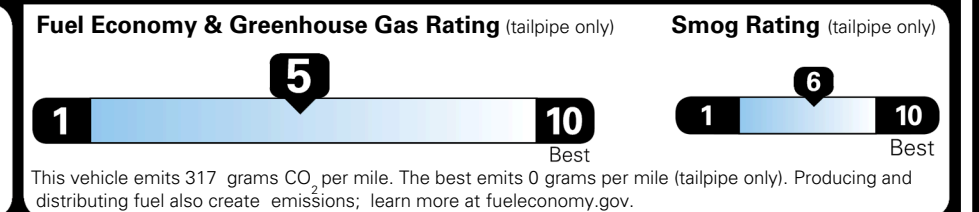

MSRP INCLUDING OPTIONS \$ 31,285.00

INLAND FREIGHT AND HANDLING \$ 1,495.00

TOTAL MANUFACTURER'S SUGGESTED RETAIL PRICE ► \$ 32,780.00

TOTAL ADDITIONAL WEIGHT: 6.6

*Additional terms and conditions apply.
 **Kia Connect may be currently unavailable for some Model Year 2022 and newer vehicles sold or purchased in Massachusetts; please see owners.kia.com for more information.
 NOTE: When you purchase this vehicle, Kia America, Inc. collects personal information you provide to the dealership. For information on our collection and use of personal information and your rights, please see our Privacy Policy on www.kia.com.

EPA DOT Fuel Economy and Environment

Gasoline Vehicle

You spend \$250 more in fuel costs over 5 years compared to the average new vehicle.

Annual fuel cost \$1,750

Actual results will vary for many reasons, including driving conditions and how you drive and maintain your vehicle. The average new vehicle gets 29 MPG and costs \$8,500 to fuel over 5 years. Cost estimates are based on 15,000 miles per year at \$ 3.30 per gallon. MPGe is miles per gasoline gallon equivalent. Vehicle emissions are a significant cause of climate change and smog.