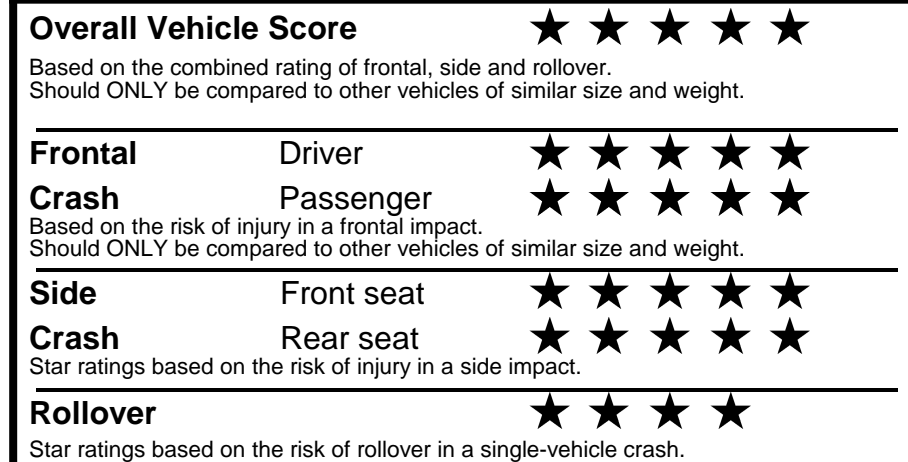

fueleconomy.gov

Calculate personalized estimates and compare vehicles

GOVERNMENT 5-STAR SAFETY RATINGS

Star ratings range from 1 to 5 stars (★★★★★) with 5 being the highest.
 Source: National Highway Traffic Safety Administration (NHTSA).
www.safercar.gov or 1-888-327-4236