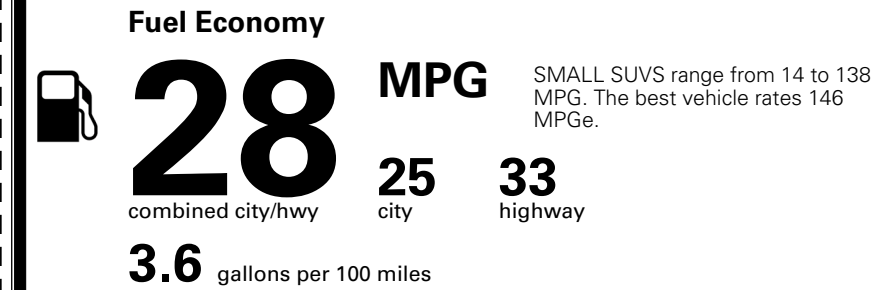

TOTAL ADDITIONAL WEIGHT: 6.6

EPA DOT Fuel Economy and Environment

Gasoline Vehicle

You spend \$250 more in fuel costs over 5 years compared to the average new vehicle.

Annual fuel cost \$1,750

Actual results will vary for many reasons, including driving conditions and how you drive and maintain your vehicle. The average new vehicle gets 29 MPG and costs \$8,500 to fuel over 5 years. Cost estimates are based on 15,000 miles per year at \$ 3.30 per gallon. MPGe is miles per gasoline gallon equivalent. Vehicle emissions are a significant cause of climate change and smog.