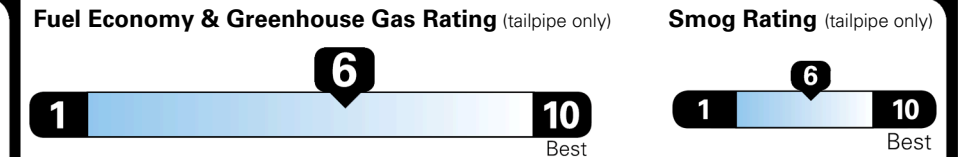

Actual results will vary for many reasons, including driving conditions and how you drive and maintain your vehicle. The average new vehicle gets 29 MPG and costs $8,500 to fuel over 5 years. Cost estimates are based on 15,000 miles per year at $ 3.30 per gallon. MPGe is miles per gasoline gallon equivalent. Vehicle emissions are a significant cause of climate change and smog.

fueleconomy.gov

Calculate personalized estimates and compare vehicles

GOVERNMENT 5-STAR SAFETY RATINGS

Overall Vehicle Score ★ ★ ★ ★ ★

Based on the combined rating of frontal, side and rollover. Should ONLY be compared to other vehicles of similar size and weight.

Frontal Driver ★ ★ ★ ★ ★

Crash Passenger ★ ★ ★ ★ ★

Based on the risk of injury in a frontal impact. Should ONLY be compared to other vehicles of similar size and weight.

Side Front seat ★ ★ ★ ★ ★

Crash Rear seat ★ ★ ★ ★ ★

Star ratings based on the risk of injury in a side impact.

Rollover ★ ★ ★ ★ ★

Star ratings based on the risk of rollover in a single-vehicle crash.

Star ratings range from 1 to 5 stars (★★★★★) with 5 being the highest.

Source: National Highway Traffic Safety Administration (NHTSA).

www.safercar.gov or 1-888-327-4236

Manufacturer's suggested retail price includes Manufacturer's recommended pre-delivery service. License and title fees, state and local taxes and other dealer installed options and accessories are not included in the manufacturer's suggested retail price.

PARTS CONTENT INFORMATION

FOR VEHICLES IN THIS CAR LINE U.S./CANADIAN PARTS CONTENT: 20 %

MAJOR SOURCES OF FOREIGN PARTS:
MEXICO: 45%
KOREA: 30%

NOTE: PARTS CONTENT DOES NOT INCLUDE FINAL ASSEMBLY, DISTRIBUTION, OR OTHER NON-PARTS COSTS.

FOR THIS VEHICLE FINAL ASSEMBLY POINT:
PESQUERIA, NL, MEXICO

COUNTRY OF ORIGIN

ENGINE (MOTOR): USA

TRANSMISSION: MEXICO