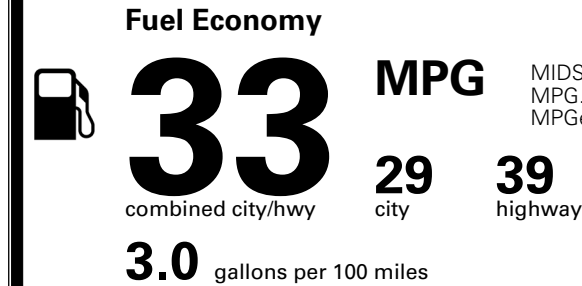

EPA DOT Fuel Economy and Environment

Gasoline Vehicle

MIDSIZE CARS range from 15 to 139 MPG. The best vehicle rates 146 MPGe.

You save $1,000
in fuel costs over 5 years compared to the average new vehicle.

Annual fuel cost
$1,500