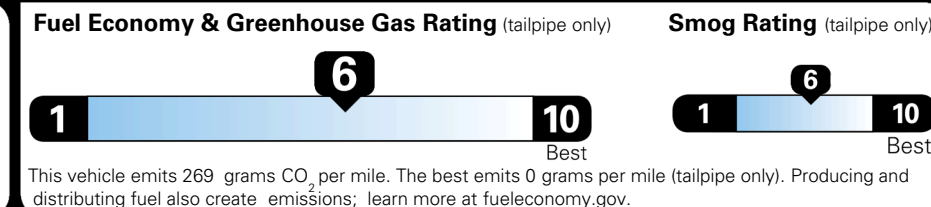

ADDITIONAL INSTALLED EQUIPMENT:
 (In addition to or in place of standard features)
 Snow White Pearl Paint

Included
 Included
 Included
 Included
 Included
 Included
 Included
 \$395.00

MSRP INCLUDING OPTIONS \$ 23,785.00
 INLAND FREIGHT AND HANDLING \$ 1,245.00
TOTAL MANUFACTURER'S SUGGESTED RETAIL PRICE ▶ \$ 25,030.00

EPA DOT Fuel Economy and Environment

Gasoline Vehicle

You save \$1,000
 in fuel costs over 5 years compared to the average new vehicle.

Annual fuel cost \$1,500

Actual results will vary for many reasons, including driving conditions and how you drive and maintain your vehicle. The average new vehicle gets 29 MPG and costs \$8,500 to fuel over 5 years. Cost estimates are based on 15,000 miles per year at \$ 3.30 per gallon. MPGe is miles per gasoline gallon equivalent. Vehicle emissions are a significant cause of climate change and smog.