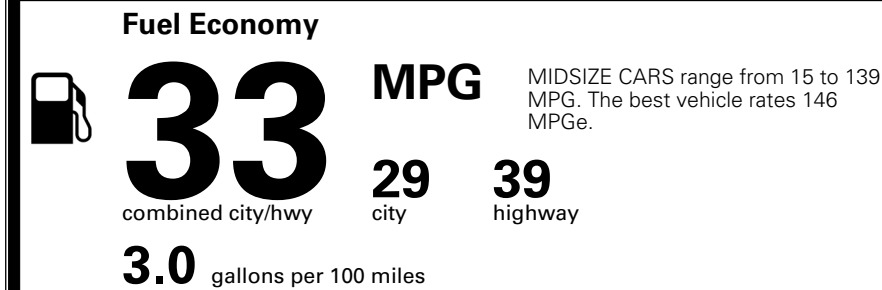

MANUFACTURER'S SUGGESTED RETAIL PRICE ▶ $ 23,390.00

COMPARE LXS FEATURES

Added to/in place of standard LX features
- 16" Alloy Wheels
- Drive Mode Select
- Blind-Spot Collision-Avoidance Assist
- Rear Cross-Traffic Collision-Avoidance Assist
- Safe Exit Warning
- 60/40 Split-Folding Rear Seats

ADDITIONAL INSTALLED EQUIPMENT:
(In addition to or in place of standard features)
Snow White Pearl Paint

Included
Included
Included
Included
Included
Included
Included
$395.00

MSRP INCLUDING OPTIONS $ 23,785.00
INLAND FREIGHT AND HANDLING $ 1,245.00
TOTAL MANUFACTURER'S SUGGESTED RETAIL PRICE ▶ $ 25,030.00

TOTAL ADDITIONAL WEIGHT:

*Additional terms and conditions apply.
**Kia Connect may be currently unavailable for some Model Year 2022 and newer vehicles sold or purchased in Massachusetts; please see owners.kia.com for more information.
NOTE: When you purchase this vehicle, Kia America, Inc. collects personal information you provide to the dealership. For information on our collection and use of personal information and your rights, please see our Privacy Policy on www.kia.com.

EPA DOT Fuel Economy and Environment

Gasoline Vehicle

You save $1,000
in fuel costs over 5 years compared to the average new vehicle.

Annual fuel cost $1,500